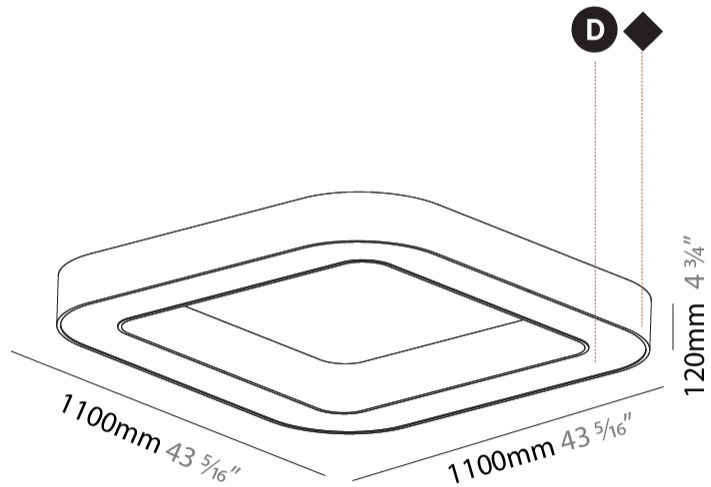

GENERAL

Series: Glorious
Subseries: Glorious Quantum
Brand: Prolicht
Division: Architectural
Mounting Type: Surface
Mounting Location: Ceiling
Subcategory: Ambient

PHYSICAL

Shape: Square
Length (mm): 1100
Length (in): 43 ⁵/₁₆"
Width (mm): 1100
Width (in): 43 ⁵/₁₆"
Height (mm): 120
Height (in): 4 ³/₄"
Light Distribution: Direct
Weight (kg): 14.2
Weight (lbs): 31.24
Diffuser: [PMMA - Opal or Micro-Prism](#)
Fixture Finish: [SSR / BKV / CWI / CRY / HAB / LAG / UFT / ITA / RUA / RUR / MIC / FTG / MYG / TWT / LOD / PUS / FRO / FUP / KIA / POP / BLS / SPG / MEY / GOH / GUM / CHC / COM / ABZ / JAG / OBR / MOS / ROR](#)
Fixture Material: Aluminum

ELECTRICAL

Lamp Type: LED (Zhaga Standard)
Input Wattage (W): 60
Total Output Wattage (W): 48 / 38.4 (3500K)
Dimming: [Non-Dimming / Phase Dimming (120Vac only) / 0-10V Dimming](#)
Driver Included: Yes
Driver Location: Integrated
Driver Type: Constant Current - 120 / 277Vac
Driver Class: Class 2
Input Voltage (V): 120 - 277
Constant Current (MA): 350 / 1200 (3500K)

LED

[Color Temperature (°K): 3000 / 3500 / 4000](#)
Max. Delivered Lumen (lm): 5540 / 5733 / 5850
CRI: >80 CRI
Efficiency (%): 65
Lamp Life (hrs): 50000

OPTICAL

RATINGS AND CERTIFICATIONS

Certified By: Certified for North American Standards
IP rating: IP20